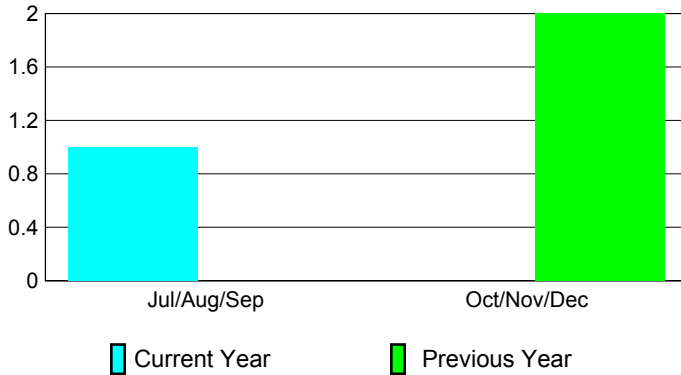

2010-2011 GMT Reports for District (or Undistricted) **District 108 YB**

GMT: Federico STEINHAUS

Location: ITALY

GMT CA: 4

CLUBS

Club Results
2010-2011

Clubs
2009-2010

Month	New Club Goal	Actual New Clubs	Actual Dropped Clubs	Gain/Loss of Clubs	Gain/Loss of Clubs
Jul/Aug/Sep	0	1	0	1	0
Oct/Nov/Dec	0	0	0	0	2
Totals	0	1	0	1	2

Club Results 2010-2011

Goal, New, Dropped, Gain/Loss

Comparison of Club Gain/Loss

Current Year Compared to the Previous Year

YTD Status Quo Clubs 2010-2011

Status Quo Clubs Compared to Status Quo Members

MEMBERSHIP