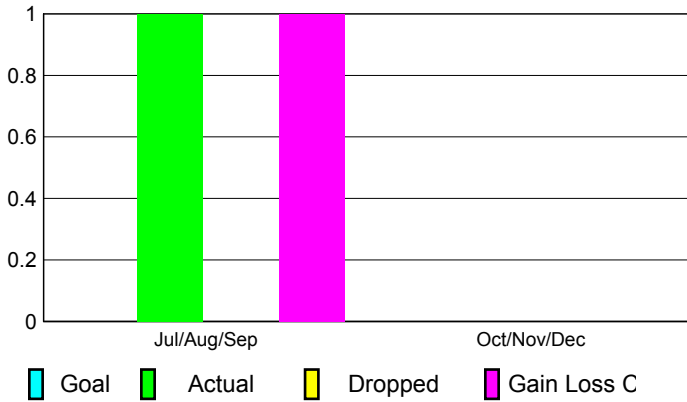

2010-2011 GMT Reports for District (or Undistricted) **District 108 YB**

GMT: Federico STEINHAUS

Location: ITALY

GMT CA: 4

CLUBS

Club Results
2010-2011

Clubs
2009-2010

Month	New Club Goal	Actual New Clubs	Actual Dropped Clubs	Gain/Loss of Clubs	Gain/Loss of Clubs
Jul/Aug/Sep	0	1	0	1	0
Oct/Nov/Dec	0	0	0	0	2
Totals	0	1	0	1	2

Club Results 2010-2011

Goal, New, Dropped, Gain/Loss

Comparison of Club Gain/Loss

Current Year Compared to the Previous Year

YTD Status Quo Clubs 2010-2011

Status Quo Clubs Compared to Status Quo Members

MEMBERSHIP