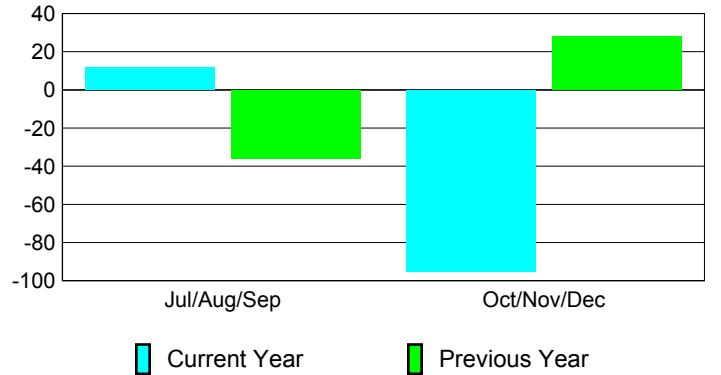

Comparison of Membership Gain/Loss

Current Year Compared to the Previous Year