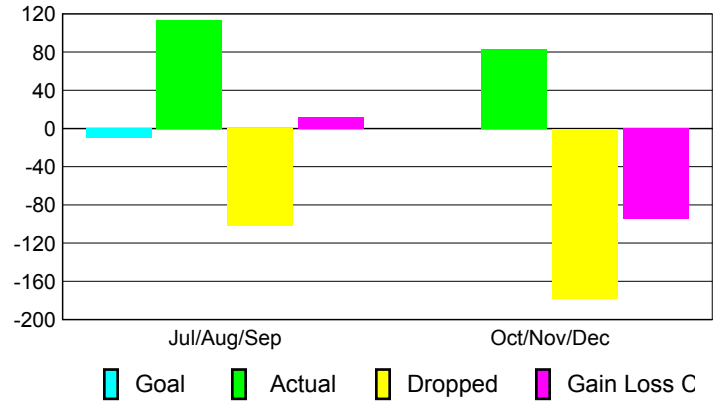

Membership Results 2010-2011

Goal, New, Dropped, Gain/Loss